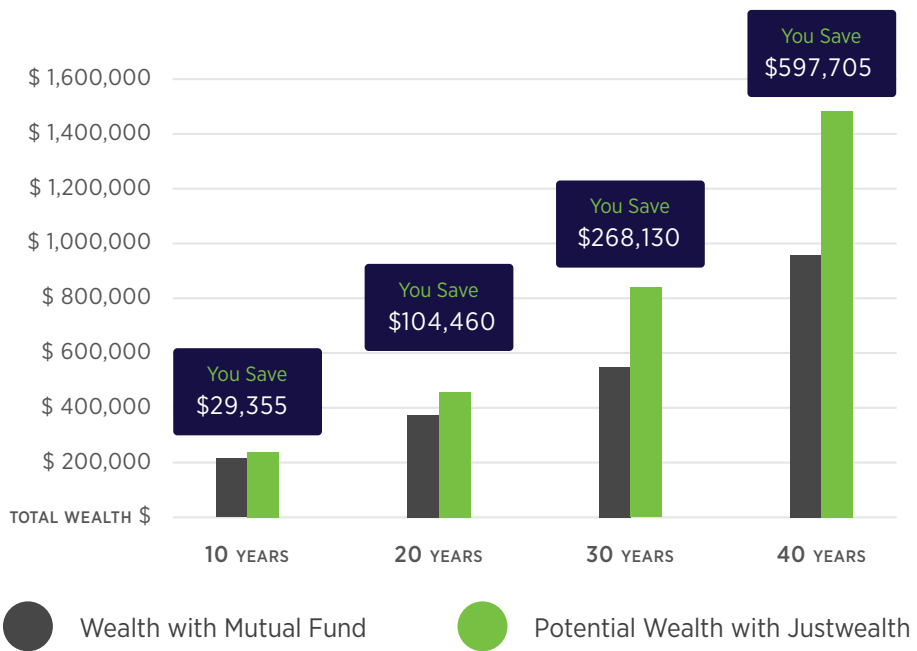

Investment & Monitoring

Our sophisticated selection tool recommends your portfolio and your Personal Portfolio Manager implements your investment strategy

**Moneysense.ca, Feb. 8, 2024: “Best robo-advisors in Canada for 2024”*

C. Our Offer to You: Low-cost, sophisticated investing.

Discounted Justwealth Management Fee:	0.40%	+	Justwealth Total Fee:	0.60%*
Typical Justwealth Portfolio Cost:	0.20%			
			Typical Mutual Fund Fee:	2.20%**

*Source: Justwealth. Includes Justwealth Management Fee (0.40%) + Typical Justwealth Portfolio MER (0.20%) resulting in an all-in fee of 0.60%. **Source: Investor Economics and Strategic Insight: The Investment Funds Institute of Canada May 2015.

**Impact of 1.60 %
Extra Fees on
\$100,000**

Note: Illustrative growth example assumes a \$100,000 non-taxable account with a 6% return and a \$5,000 annual contribution.

Get Started at: justwealth.com/mcc-val-kumagai